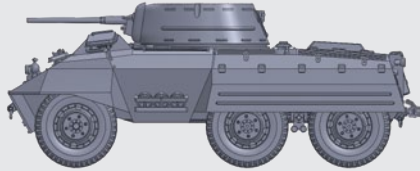

WM Krupp-Protze + 3,7-cm-PaK, Winter
READY/FERTIG H0: 387.387

US M8 Armoured car
READY/FERTIG H0: 387.388

US M20 Scout car
READY/FERTIG H0: 387.389

WWI Opel Subventions-Lkw
READY/FERTIG H0: 387.391

WM Krupp-Protze, Winter
READY/FERTIG H0: 387.398