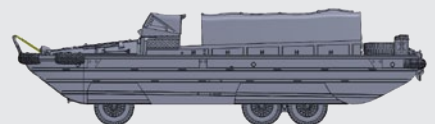

WM Jagdpanther (spät), Winter
READY/FERTIG H0: 6870251

UK DUKW (Europe)

READY/FERTIG H0: 6870222