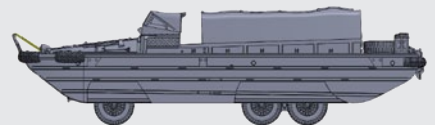

READY/FERTIG H0: 6870209

NL Land Rover 88 lightweight

READY/FERTIG H0: 6870213

US DUKW Iwo Jima (Pacific)

READY/FERTIG H0: 6870221

UK FV432 Mk2/1 Infantry combat ready

READY/FERTIG H0: 6870210

NL Land Rover 88 lightweight gevechtsklaar